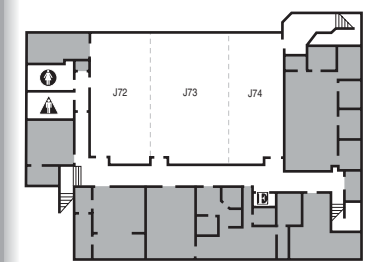

# CAMPUS MAP

- A Office Center**  
Lobby/Receptionist  
Plaza Bookstore  
Prayer Room  
Ministry Offices
- B Worship Center**
- C Upper Room**  
C299 (2nd Floor)
- D Courtyard Center**
- E Chapel**  
Nursing Lounge  
Grace Community School  
Ministry Offices
- F Grace School Classrooms**  
F110–114 (1st floor)  
F221–223 (2nd floor)
- G Grace School Classrooms**  
G130–136 (1st floor)  
G230–242 (2nd floor)
- H Fireside Room**  
Grace Grille  
Kitchen  
Ministry Offices
- I Gymnasium**
- J TMS Classrooms**  
Ministry Offices  
J61–75 (basement)  
J161–175 (1st floor)  
J261–276 (2nd floor)  
J361–375 (3rd floor)
- L Equipping Center**  
The Master's Seminary  
The Master's Grace Library

**J 3rd Floor**

**J 2nd Floor**

**J Basement**

**A through L First Floor**

13248 Roscoe Blvd.  
Sun Valley, CA 91352  
(818) 782-6488

revised 4/09