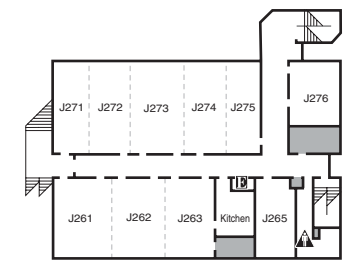

# CAMPUS MAP

- A Office Center**  
Lobby/Receptionist  
Plaza Bookstore  
Prayer Room  
Ministry Offices
- B Worship Center**
- C Upper Room**  
C299 (2nd Floor)
- D Courtyard Center**
- E Chapel**  
Nursing Lounge  
Grace Community School  
Ministry Offices
- F Grace School Classrooms**  
F110–114 (1st floor)  
F221–223 (2nd floor)
- G Grace School Classrooms**  
G130–136 (1st floor)  
G230–242 (2nd floor)
- H Fireside Room**  
Grace Grille  
Kitchen  
Ministry Offices
- I Gymnasium**
- J TMS Classrooms**  
Ministry Offices  
J61–75 (basement)  
J161–175 (1st floor)  
J261–276 (2nd floor)  
J361–375 (3rd floor)
- L Equipping Center**  
The Master's Seminary  
The Master's Grace Library

**J 3rd Floor**

**J 2nd Floor**

**J Basement**

**A through L First Floor**

13248 Roscoe Blvd.  
Sun Valley, CA 91352  
(818) 782-6488

revised 4/09