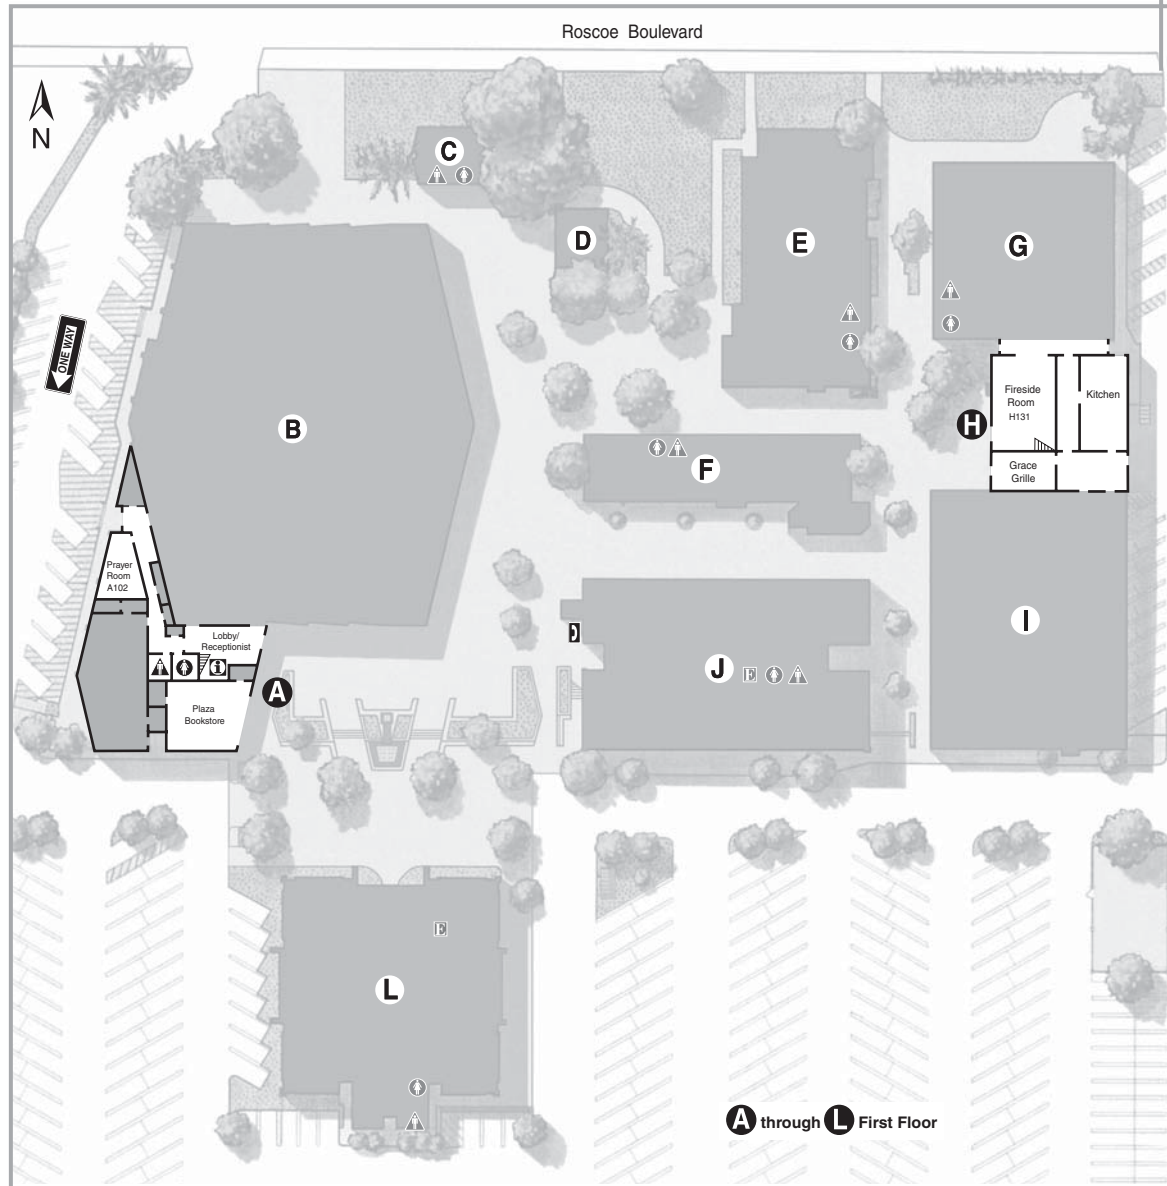

# CAMPUS MAP

- A Office Center**  
Lobby/Receptionist  
Plaza Bookstore  
Prayer Room  
Ministry Offices
- B Worship Center**
- C Upper Room**  
C299 (2nd Floor)
- D Courtyard Center**
- E Chapel**  
Nursing Lounge  
Grace Community School  
Ministry Offices
- F Grace School Classrooms**  
F110–114 (1st floor)  
F221–223 (2nd floor)
- G Grace School Classrooms**  
G130–136 (1st floor)  
G230–242 (2nd floor)
- H Fireside Room**  
Grace Grille  
Kitchen  
Ministry Offices
- I Gymnasium**
- J TMS Classrooms**  
Ministry Offices  
J61–75 (basement)  
J161–175 (1st floor)  
J261–276 (2nd floor)  
J361–375 (3rd floor)
- L Equipping Center**  
The Master's Seminary  
The Master's Grace Library

**J 3rd Floor**

**J 2nd Floor**

**J Basement**

**A through L First Floor**

13248 Roscoe Blvd.  
Sun Valley, CA 91352  
(818) 782-6488

revised 4/09